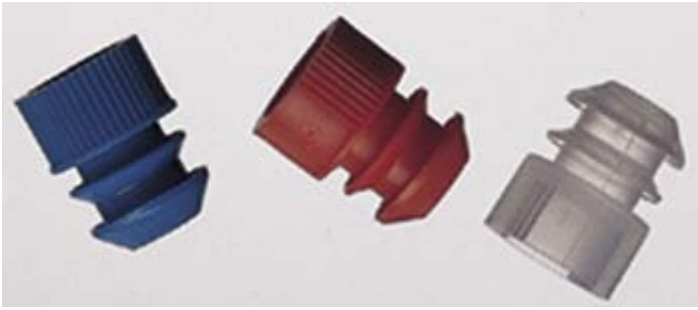

## Extraction Supplies - Plugs

# PLUG-TYPE CAPS, POLYETHYLENE

Disposable Caps Are For 12x75mm And 13x100mm Culture Tubes. They Feature A Unique Fluted Design That Grips Plastic Or Glass Tubes Snugly.